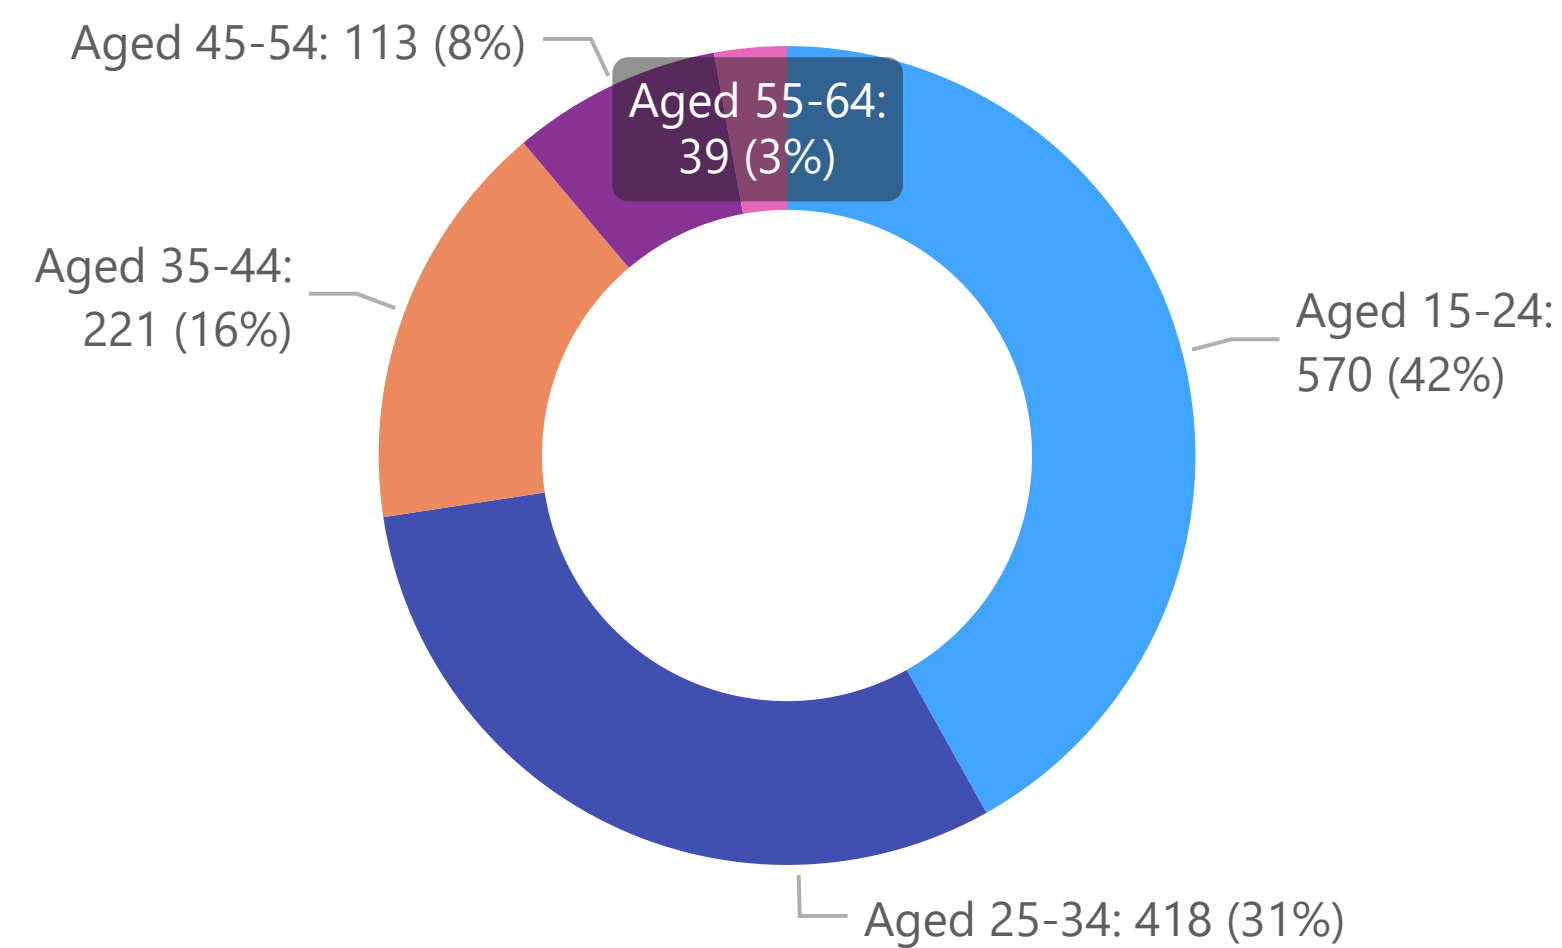

Serving ADF Regular - 1,368