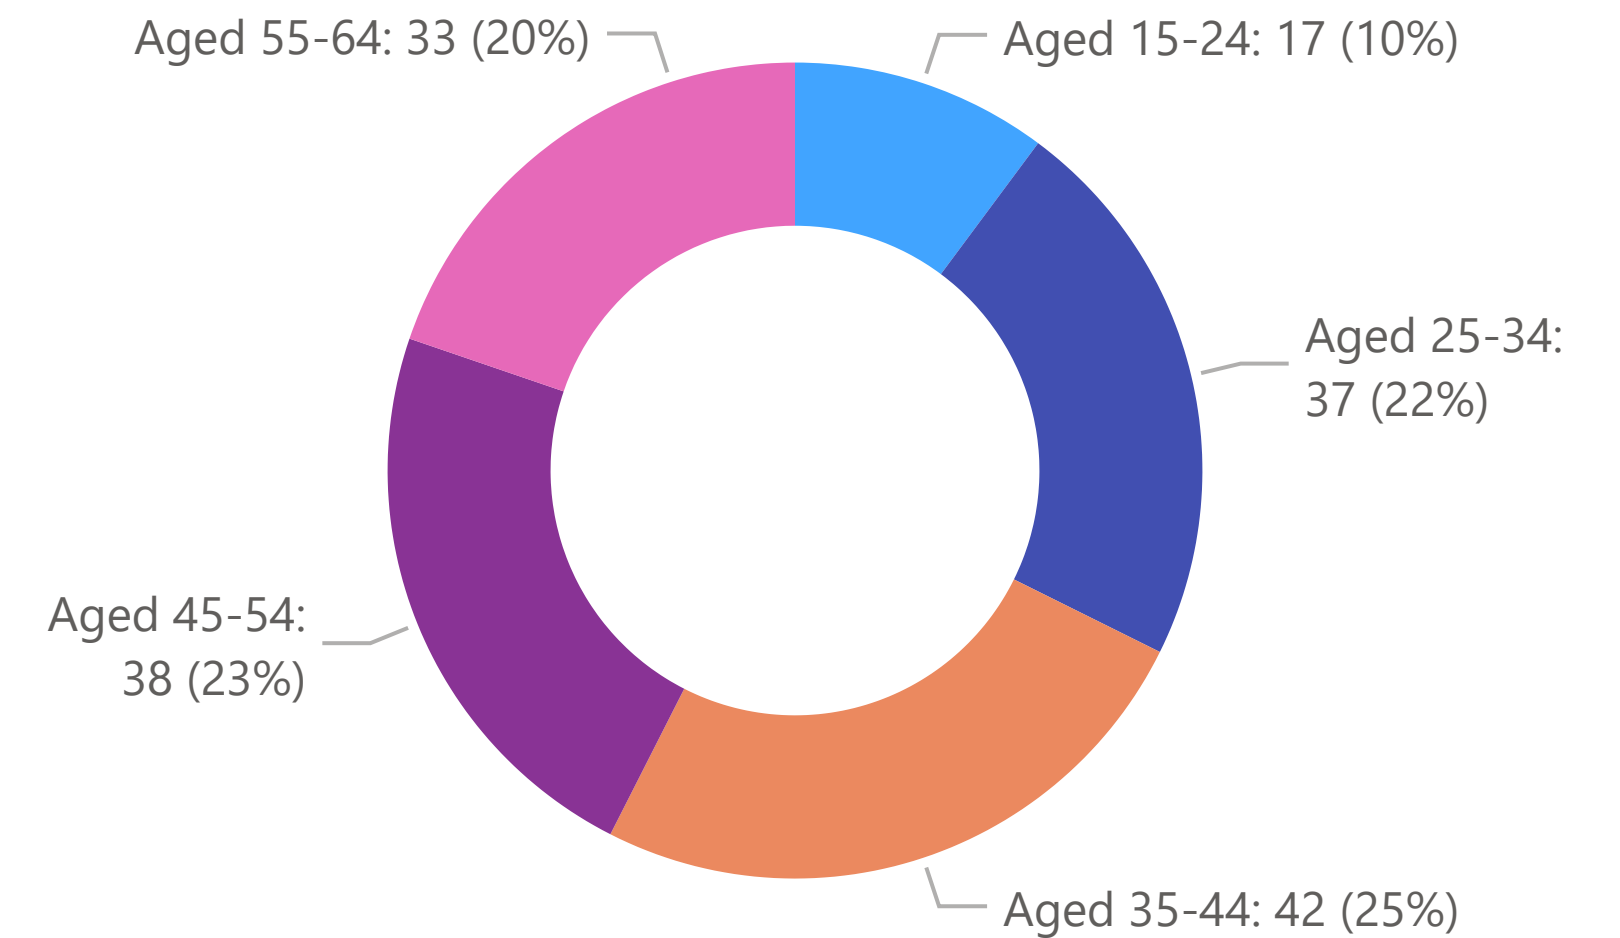

Serving ADF Reserves - 186

Census and DVA Data by Local Government Area (LGA)

Report updated: 17-07-2023

Discrepancies may occur due to differences in collection dates of data

Hubs & ESOs

Gender

Age Groups

DVA Clients