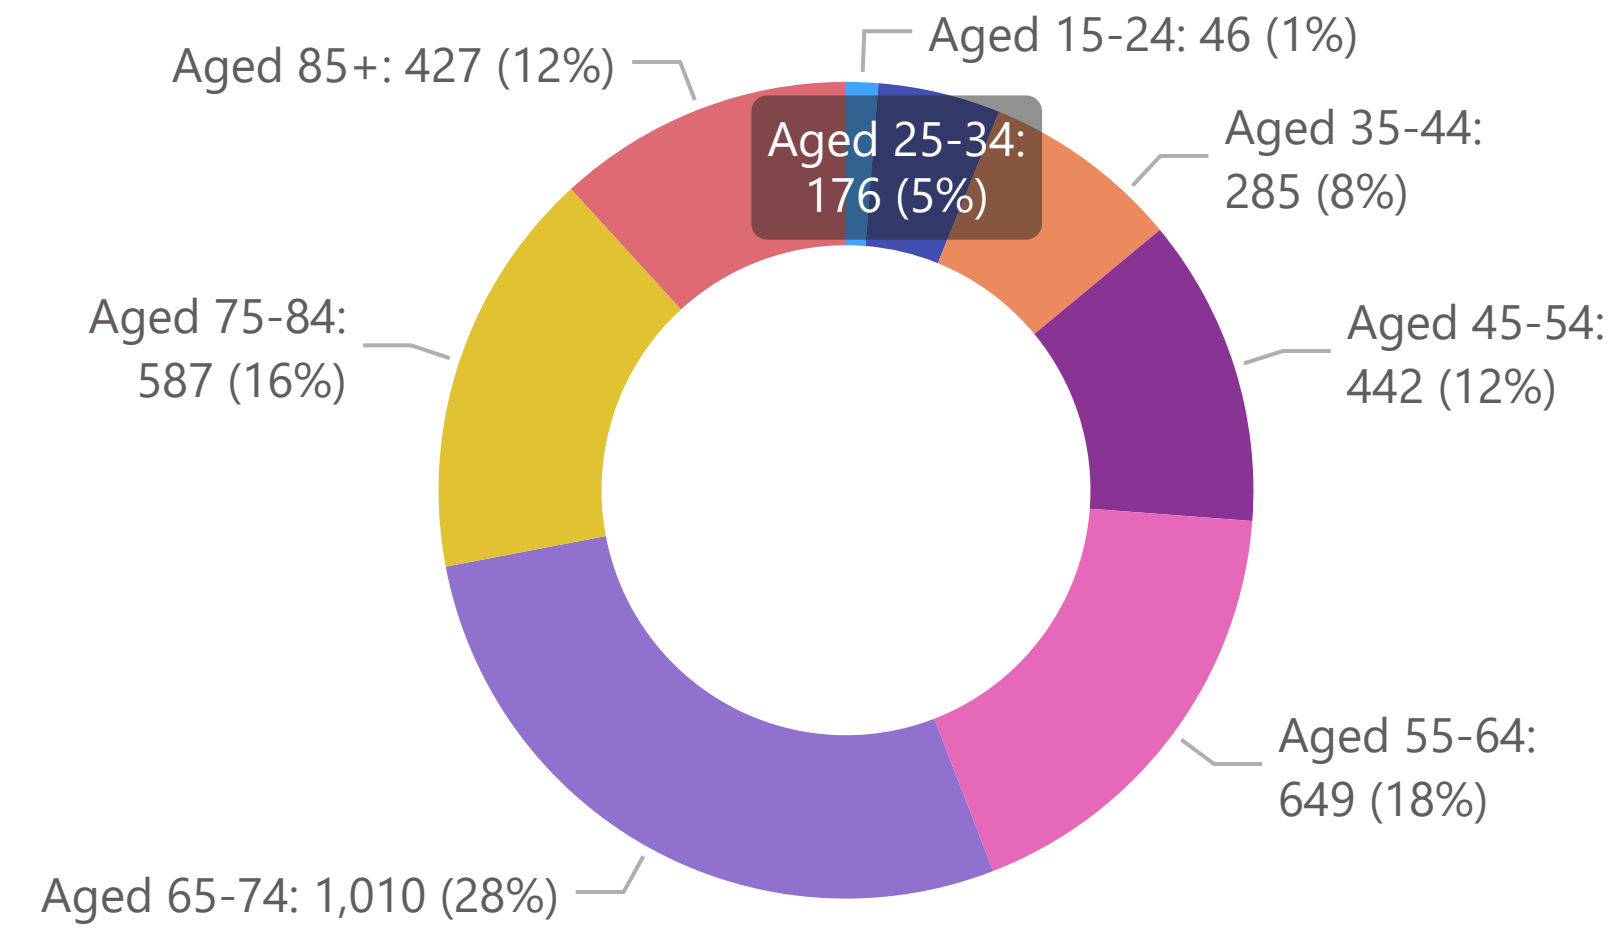

Veteran Landscape by Local Government Area (LGA) - Age distribution

Report updated: 17-07-2023

Discrepancies may occur in percentages due to cohort sizes

Hubs & ESOs

Gender

Age Groups

DVA Clients

DVA Top 10s

Region

- ☐ Central West
- ☐ Far West
- ☐ Illawarra
- ☐ Mid North Coast
- ☐ Murray
- ☐ Newcastle and Hunter
- ☐ North Western
- ☐ Northern
- ☐ Other
- ☐ Richmond-Tweed
- ☒ Riverina
- ☐ South East
- ☐ Sydney Metropolitan
- ☐ Sydney Surrounds

LGA

- ☐ Bland
- ☐ Carrathool
- ☐ Coolamon
- ☐ Cootamundra-Gundagai
- ☐ Griffith
- ☐ Hay
- ☐ Junee
- ☐ Leeton
- ☐ Lockhart
- ☐ Murrumbidgee
- ☐ Narrandera
- ☐ Snowy Valleys
- ☐ Temora
- ☐ Wagga Wagga

Previous ADF - 3,597