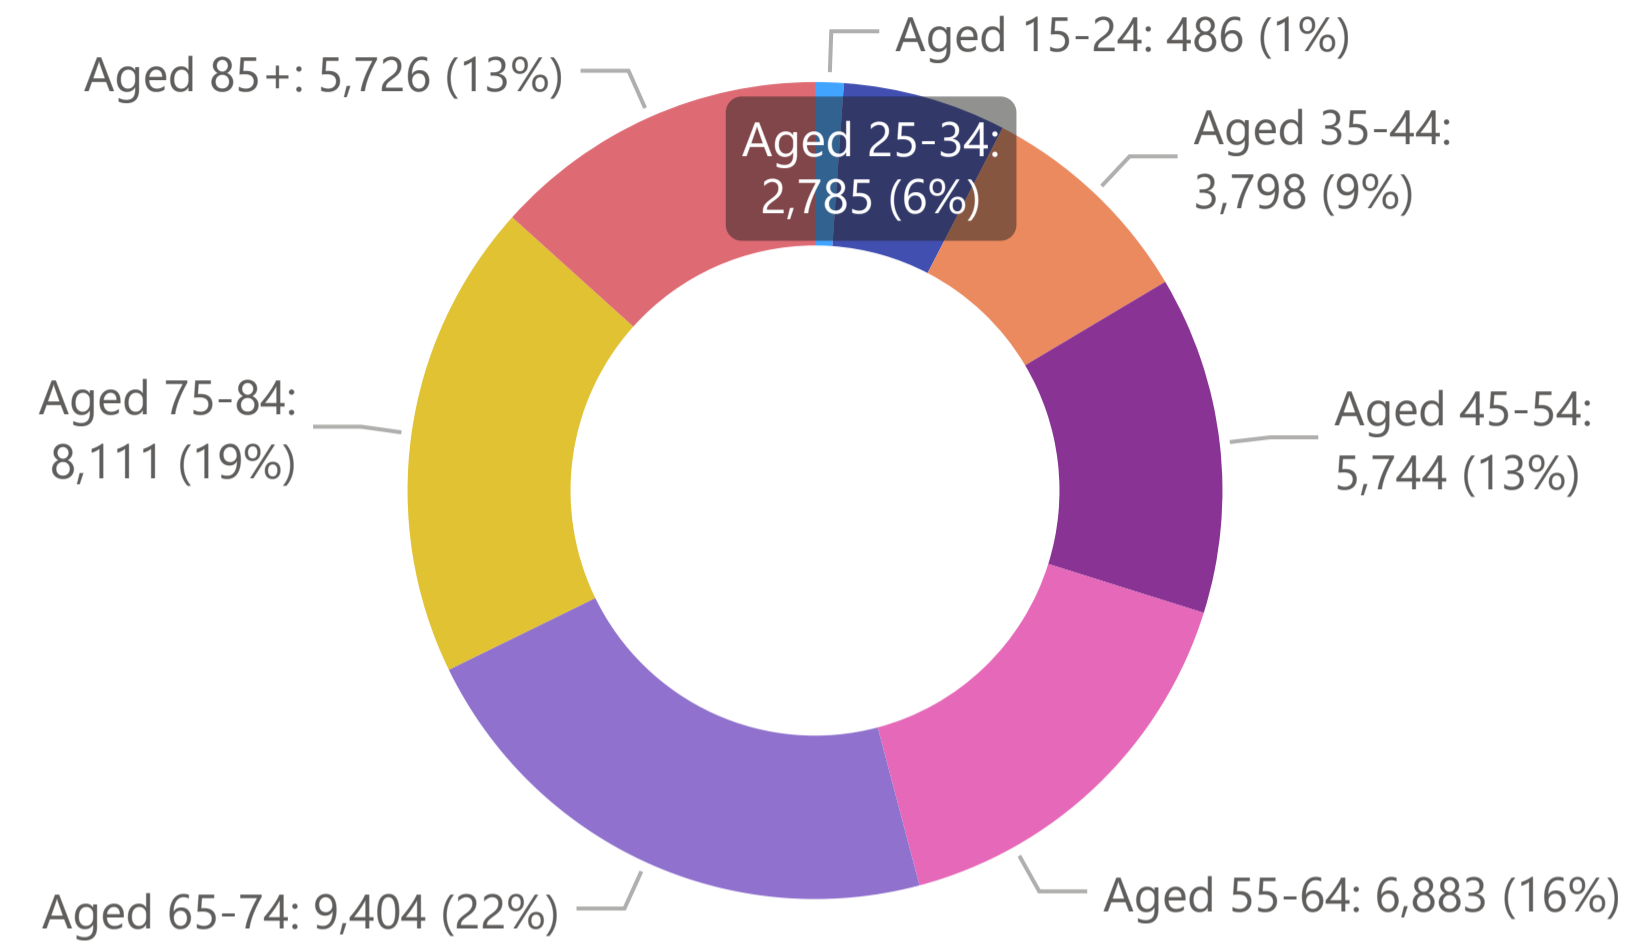

Veteran Landscape by Local Government Area (LGA) - Age distribution

Report updated: 17-07-2023

Discrepancies may occur in percentages due to cohort sizes

Hubs & ESOs

Gender

Age Groups

DVA Clients

DVA Top 10s

Region

- ☐ Central West
- ☐ Far West
- ☐ Illawarra
- ☐ Mid North Coast
- ☐ Murray
- ☐ Newcastle and Hunter
- ☐ North Western
- ☐ Northern
- ☐ Other
- ☐ Richmond-Tweed
- ☐ Riverina
- ☐ South East
- ☒ Sydney Metropolitan
- ☐ Sydney Surrounds

LGA

- ☐ Bayside (NSW)
- ☐ Blacktown
- ☐ Burwood
- ☐ Camden
- ☐ Campbelltown (NSW)
- ☐ Canada Bay
- ☐ Canterbury-Bankstown
- ☐ Cumberland
- ☐ Fairfield
- ☐ Georges River
- ☐ Hornsby
- ☐ Hunters Hill
- ☐ Inner West
- ☐ Ku-ring-gai
- ☐ Lane Cove
- ☐ Liverpool
- ☐ Mosman
- ☐ North Sydney
- ☐ Northern Beaches
- ☐ Parramatta

Previous ADF - 42,895